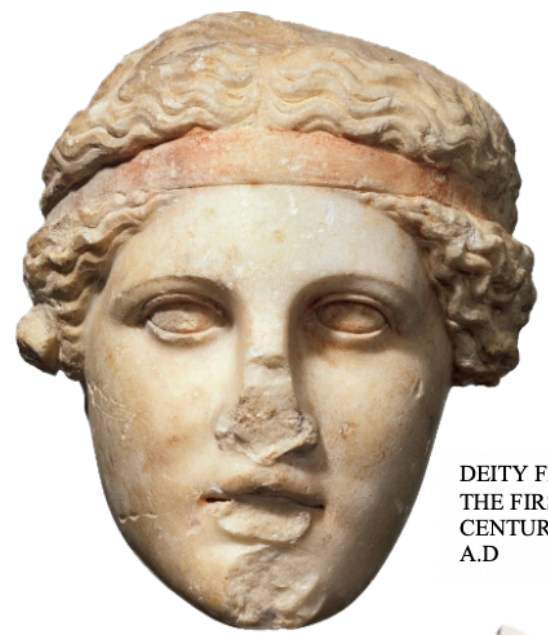

THE COLORS OF ANCIENT GREECE

color and draw in missing parts to the statues

PHRASIKLEIA, CA. 540 BCE

ATHENA PARTHENOS CA. 170

DEITY FROM THE FIRST CENTURY A.D

THE ARCHER "PARIS" FROM THE WEST PEDIMENT OF APHAIA TEMPLE IN AIGINA, CA. 500