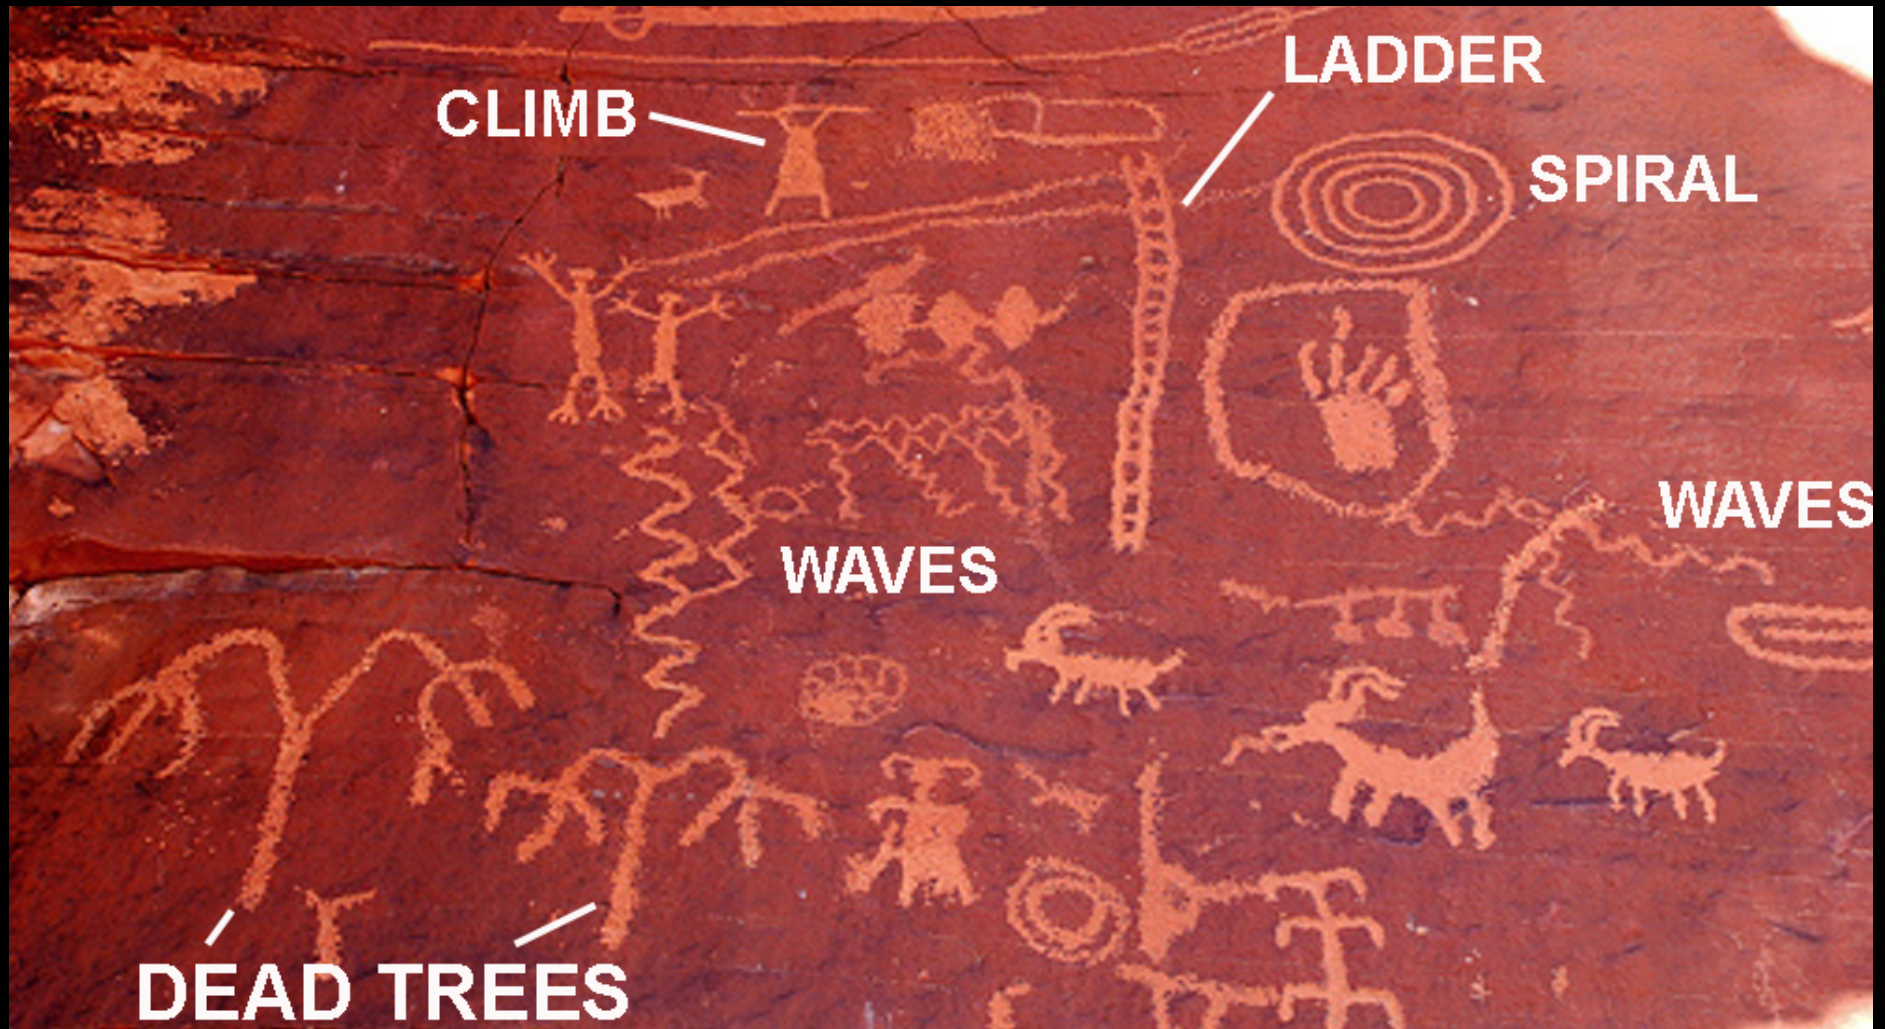

Cueva de las Manos, Santa Cruz Argentina – 13,000 y/o

What do you see?

What can this mean?

What do you see?

Motion?

Why?

Chumash Rock Art, Santa Barbara County, California - 2000 y/o

Western Arnhem, Australia – 20,000 y/o

Cueva Pintada, Baja California – Age?

San Gregorio 1, Baja California

Chauvet Cave, France – 32,000 y/o

Bangedae, Ulsan Korea – 7000 y/o