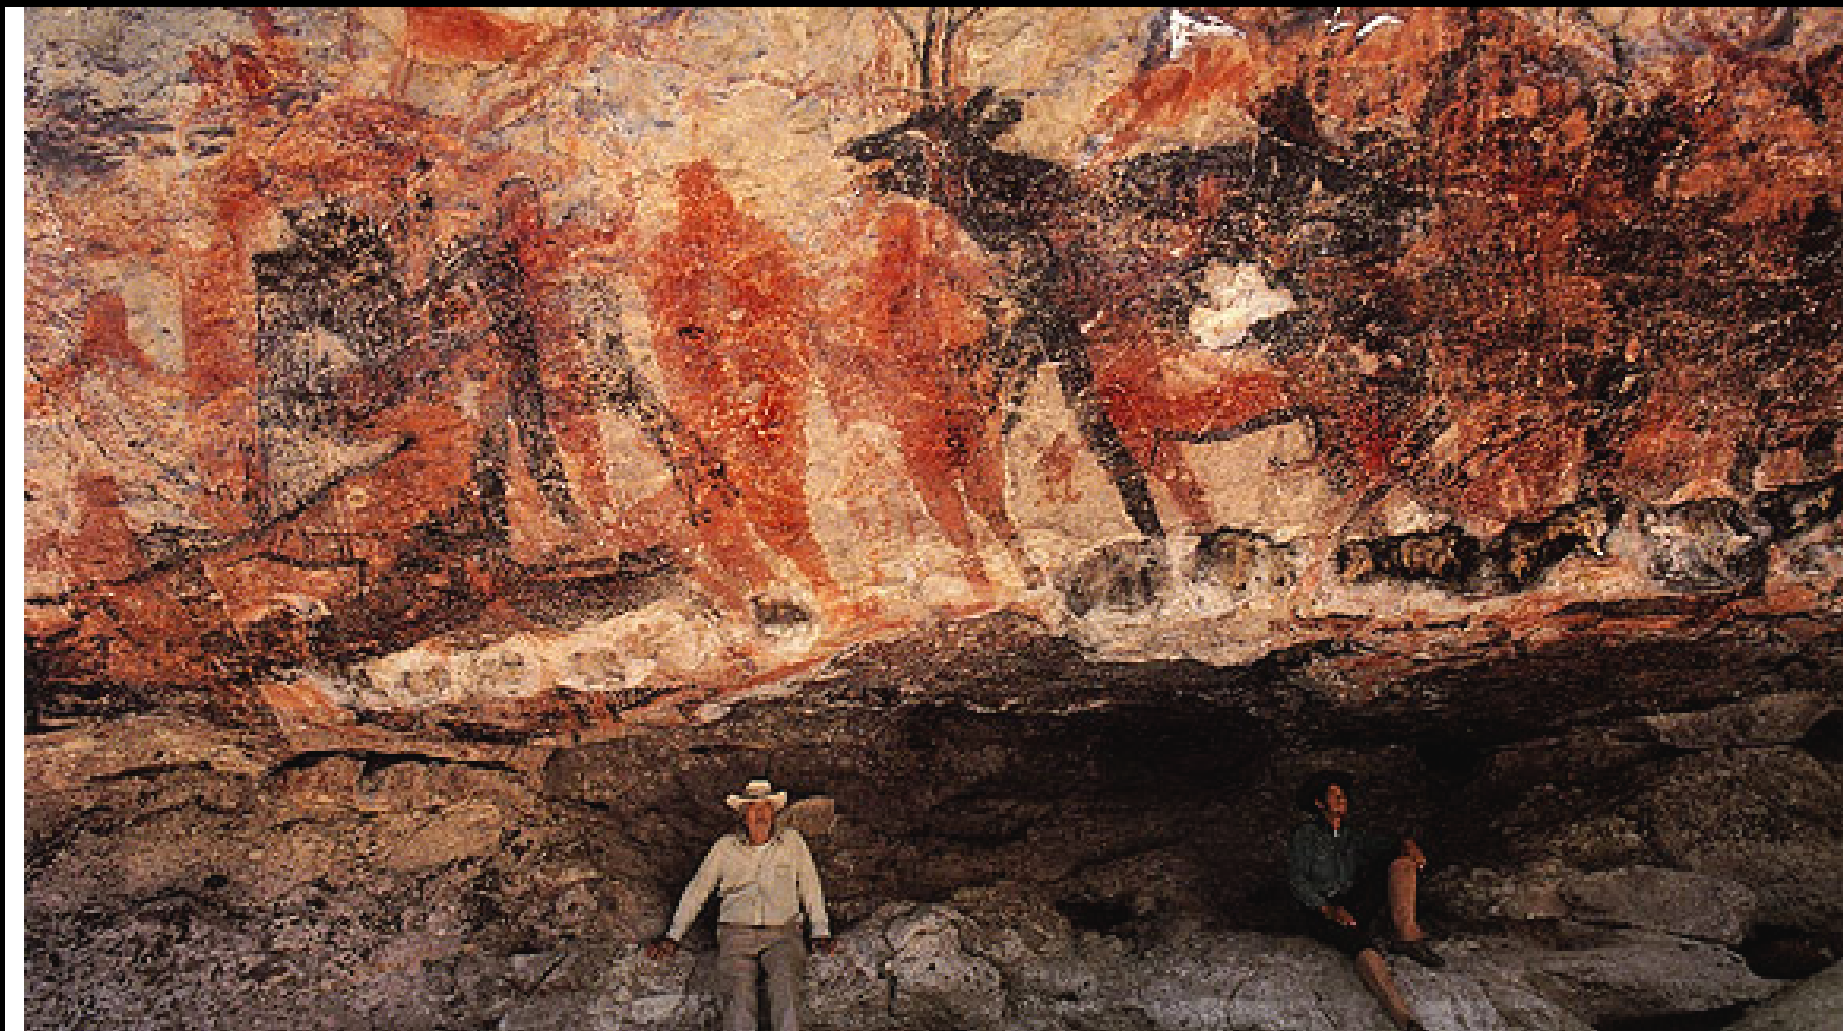

Cueva de las Manos, Santa Cruz Argentina – 13,000 y/o

What do you see?

What can this mean?

What do you see?

Motion?

Why?

Chumash Rock Art, Santa Barbara County, California - 2000 y/o

Western Arnhem, Australia – 20,000 y/o

Cueva Pintada, Baja California – Age?

San Gregorio 1, Baja California

Chauvet Cave, France – 32,000 y/o

Bangedae, Ulsan Korea – 7000 y/o